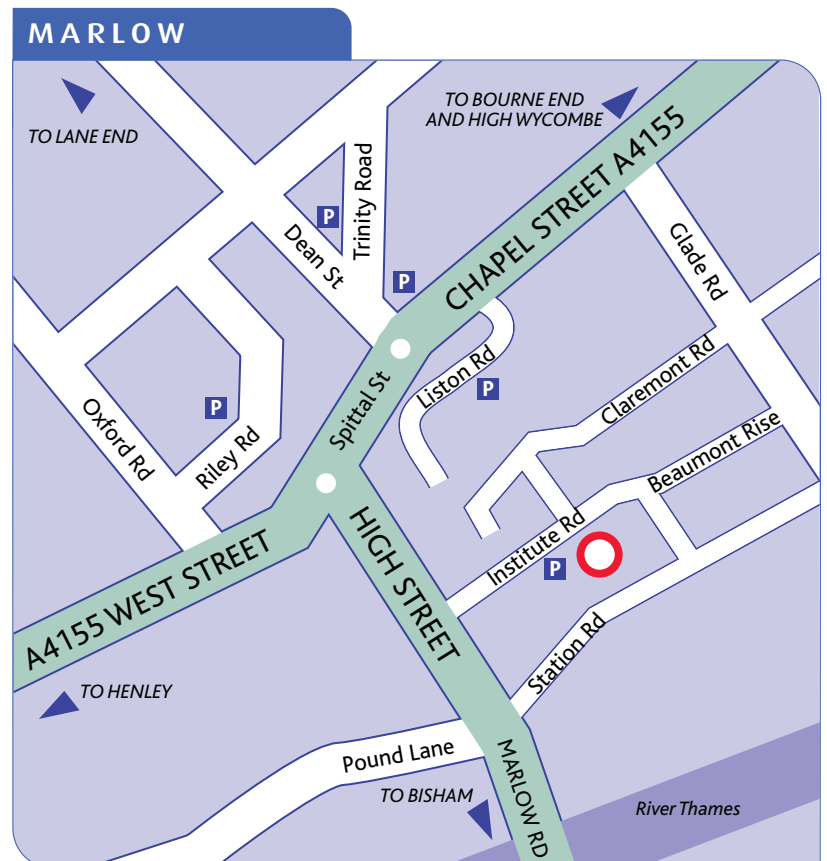

sarahburns
ORTHODONTICS

The Marlow Dental Centre is located at 18 Institute Road, about 100 meters from the Marlow High Street and next to a Pay and Display Car Park.

Marlow is approximately 10 minutes from Junction 4 of the M40 and Junction 8/9 of the M4.