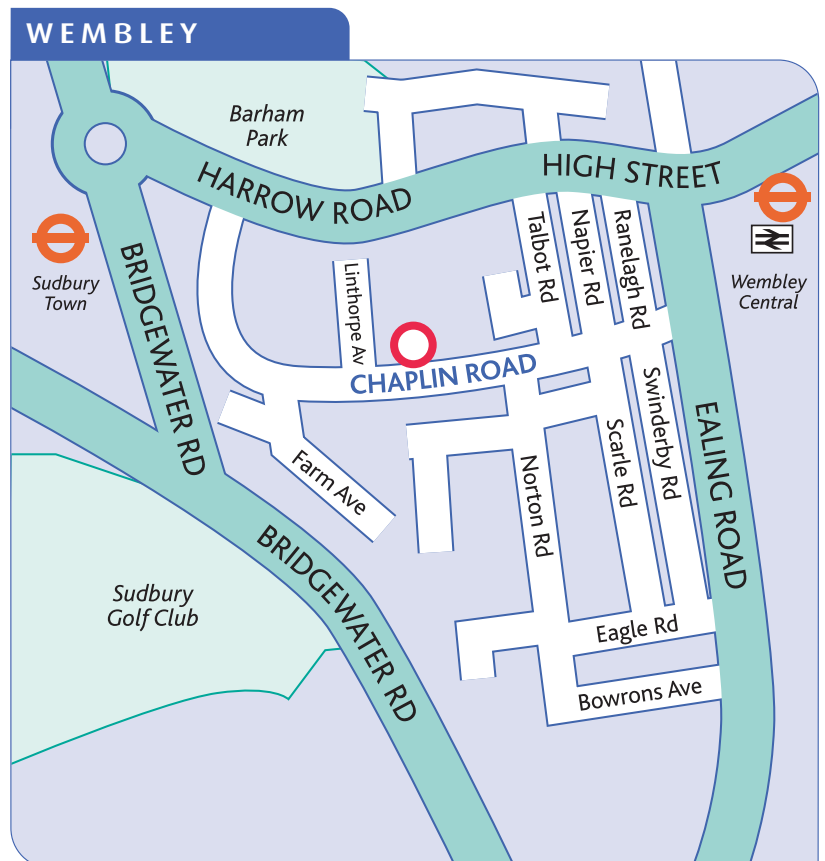

sarahburns
ORTHODONTICS

By Car from the West: From A40 Eastbound exit at Greenford, turn left onto Greenford Road, turn right at Whitton Avenue East then left at Allendale Road. Follow Allendale Road to Barham Park Roundabout, take second exit onto Harrow Road and first right into Chaplin Road.

From the East: From the Hanger Lane Gyratory take the A4005 sign posted Alperton. Follow this road for approximately 1.5 miles. At the Barham Park roundabout at the third exit turn right onto Harrow Road, take the first right into Chaplin Road. Follow Chaplin Road from 0.5miles and the clinic is on your left.

By Tube: Picadilly Line to Sudbury Town or Bakerloo Line to Wembley Central.

By Bus: H17 from Harrow which stops right outside the clinic
182 from Harrow Bus Station
487 from South Harrow Underground Station
92 from Greenford Station